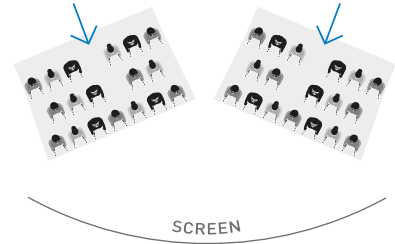

# EMOTION CUBE

- Different Theming options of the attraction
- Instant capacity of 13 or 18 passengers
- Upright position
- Content display 2D, 3D or VR
- Family Ride
- Wheelchair accessible
- Loaded with special effects
- Compact dimensions
- 4 degrees of freedom
- Passenger height restriction 1m
- All inclusive turn key package

[WWW.VPRIDES.AT](http://WWW.VPRIDES.AT)  
[WWW.VPRIDES.CN](http://WWW.VPRIDES.CN)

IDEAL FOR AMUSEMENT PARKS, FEC'S, SCIENCE CENTERS, MUSEUMS, VISITOR CENTERS

13 GUESTS

18 GUESTS

36 GUESTS

2D

3D

wind

scent

light effects

drop

vibration

CONTENT DISPLAY

SPECIAL EFFECTS

CAPACITY	13 P	18 P
Per hour (3 min film)	150 P	200 P

DIMENSIONS